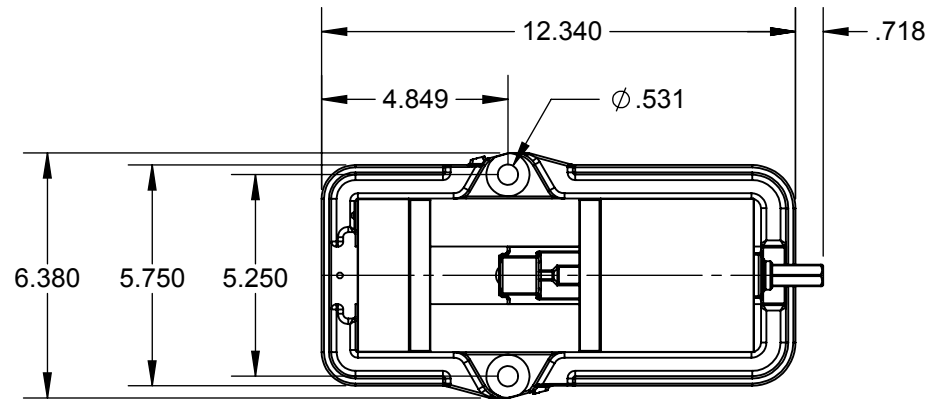

D40 (2D VIEWS)

DIMENSION	MIN. (IN.)	MAX. (IN.)
A	0	3.875
B	1.400	5.750
C	4.100	8.4375
D	5.900	10.3125