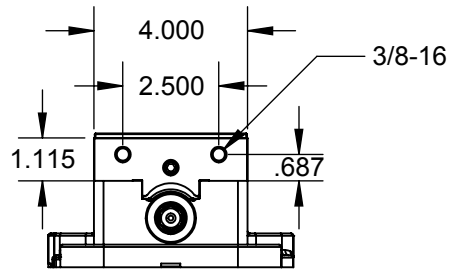

D40 (2D VIEWS)

DIMENSION	MIN. (IN.)	MAX. (IN.)
A	0	3.875
B	1.400	5.750
C	4.100	8.4375
D	5.900	10.3125